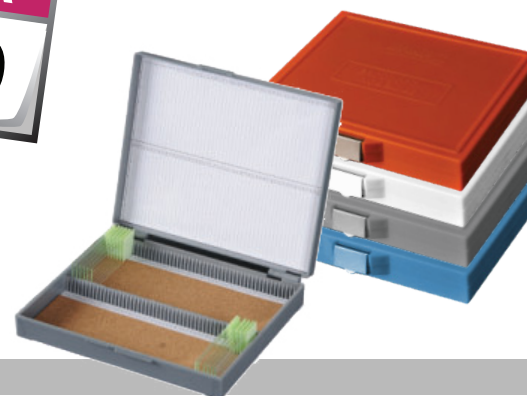

WAS \$1,374

\$964

Or \$899.30 each
if you buy 5 or more.

EM0141

TRINOCULAR BIOLOGICAL COMPOUND MICROSCOPE

Suitable for upper school, years 10-12

- 4X/10X/40X/100x objective
- Wide field eyepiece with pointer
- 3 Watt LED with intensity controlled illumination
- Built in mechanical stage with sample holder

WAS \$1465

\$1,098

Or \$1,028.27 each
if you buy 5 or more.

EM0142

SPECIAL SLIDE AND CASE OFFER!

SLIDE SHIPMENT DUE IN APRIL

We have some great pricing on microscope slides, slide cases and boxes.

Watch out for our April promotion to stock up and save!